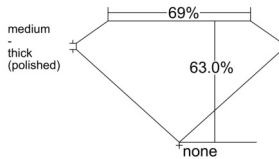

GIA®

FACSIMILE

GIA REPORT 6535172517

Verify this report at GIA.edu

GIA NATURAL DIAMOND DOSSIER®

August 20, 2025
GIA Report Number 6535172517
Shape and Cutting Style ..... **Cut-Cornered Rectangular Modified Brilliant**
Measurements ..... 6.40 x 4.57 x 2.88 mm

GRADING RESULTS

Carat Weight ..... 0.70 carat
Color Grade ..... E
Clarity Grade VVS1

ADDITIONAL GRADING INFORMATION

Polish ..... Excellent
Symmetry ..... Excellent
Fluorescence ..... Medium Blue
Clarity Characteristics ..... Pinpoint
Inscription(s): GIA 6535172517

PROPORTIONS

Profile not to actual proportions

GRADING SCALES

GIA COLOR SCALE		GIA CLARITY SCALE			
COLORLESS	D	VERY VERY SLIGHTLY INCLUDED	FLAWLESS		
	E		INTERNALLY FLAWLESS		
	F		VVS₁		
	G		VVS₂		
	NEAR COLORLESS	H	VERY SLIGHTLY INCLUDED	VS₁	
		I		VS₂	
		FAINT	J	SLIGHTLY INCLUDED	S₁
			K		S₂
	L		I₁		
	VERT LIGHT		M	INCLUDED	I₂
N			I₃		
O					
LIGHT		P			
		Q			
		R			
	S				
	T				
	U				
V					
W					
X					
Y					
Z